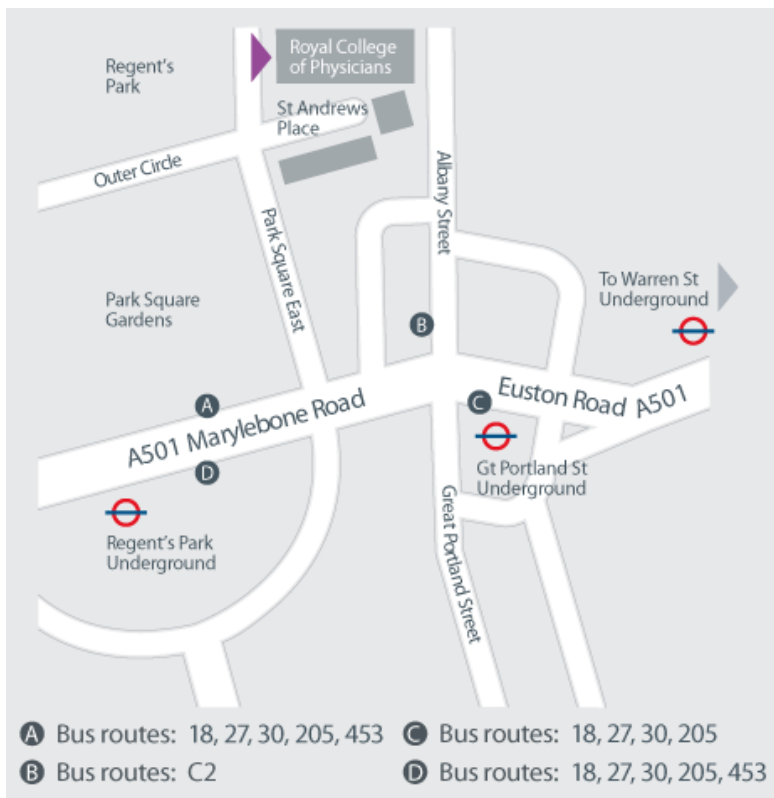

## **Venue**

Royal College of Physicians, 11 St Andrew's Place, Regents Park, London NW1 4LE

[Visit Google maps here.](#)

### Arrive by underground

- Regent's Park Station on the Bakerloo line (3 minutes' walk)
- Great Portland Street Station on the Circle, Metropolitan and City lines (5 minutes' walk)
- Warren Street Station on the Victoria and Northern lines (10 minutes' walk)
- [Visit Transport for London's journey planner here](#)

### Arrive by road

- From the north: A4201 Albany Street from A41 North, the M1, A1, M40 and M25
- From the east: A501 Euston Road from A13 East, the M25, the M20 and the M2
- From the west: A501 Marylebone Road from A40 Westway, the M4 Heathrow and the M25
- From the south: A4201 Portland Place from Westminster and the A23, M25 and M23 Gatwick

### Car and cycle parking

- The RCP has free car parking for disabled visitors (situated outside the congestion charge zone).
- Public car parks are located on A4201 Portland Place, Devonshire Street, Munster Square and Cardington Street.
- The RCP has cycle stands. Please enquire at reception.