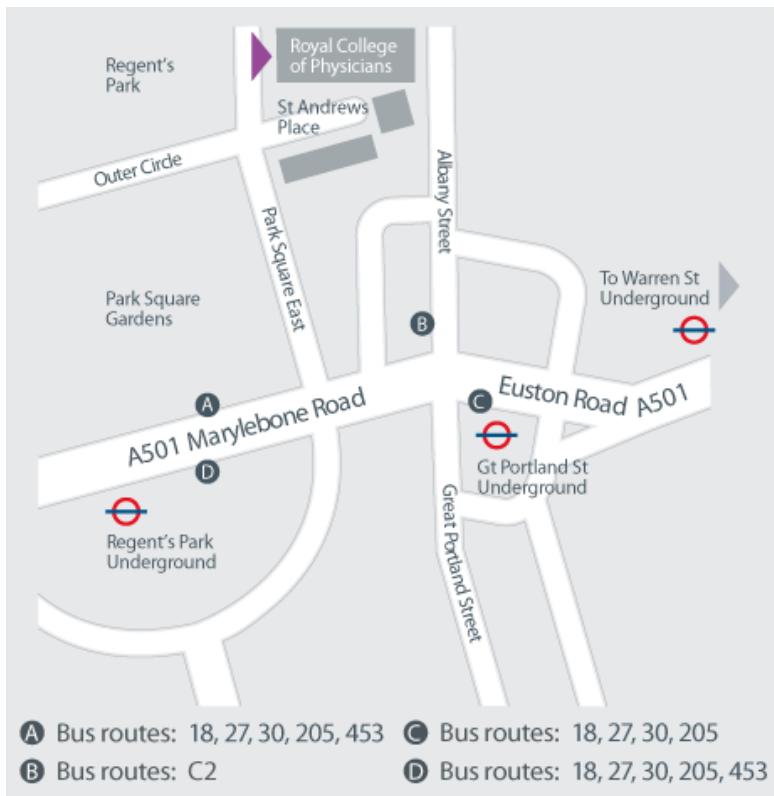

## Venue

Royal College of Physicians, 11 St Andrew's Place, Regents Park, London NW1 4LE

[Visit Google maps here.](#)

### Arrive by underground

- Regent's Park Station on the Bakerloo line (3 minutes' walk)
- Great Portland Street Station on the Circle, Metropolitan and City lines (5 minutes' walk)
- Warren Street Station on the Victoria and Northern lines (10 minutes' walk)
- [Visit Transport for London's journey planner here](#)

### Arrive by road

- From the north: A4201 Albany Street from A41 North, the M1, A1, M40 and M25
- From the east: A501 Euston Road from A13 East, the M25, the M20 and the M2
- From the west: A501 Marylebone Road from A40 Westway, the M4 Heathrow and the M25
- From the south: A4201 Portland Place from Westminster and the A23, M25 and M23 Gatwick

### Car and cycle parking

- The RCP has free car parking for disabled visitors (situated outside the congestion charge zone)
- Public car parks are located on A4201 Portland Place, Devonshire Street, Munster Square and Cardington Street
- The RCP has cycle stands. Please enquire at reception