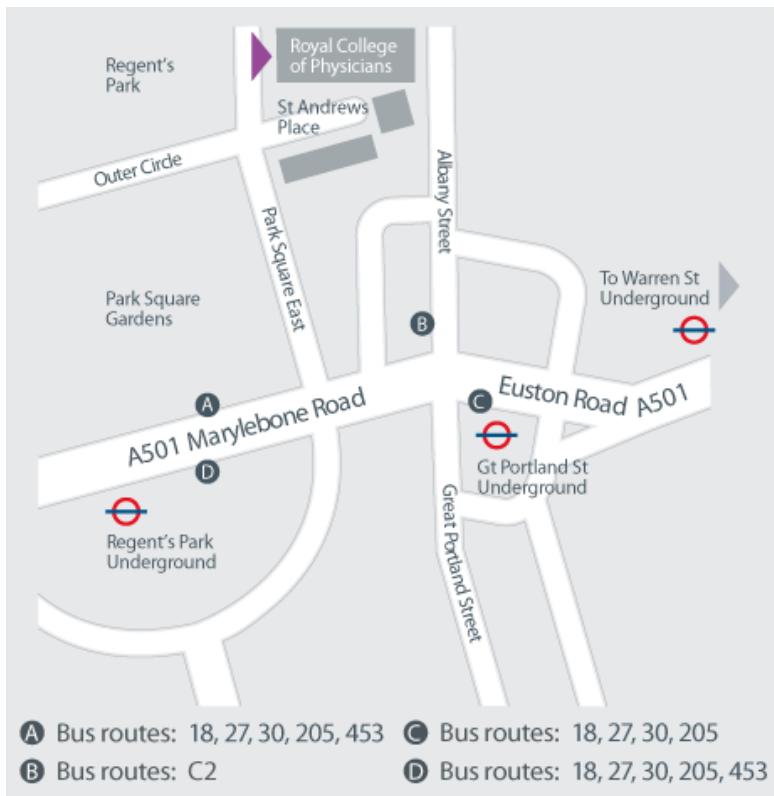

[Visit Google maps here.](#)

Arrive by underground

- Regent's Park Station on the Bakerloo line (3 minutes' walk)
- Great Portland Street Station on the Circle, Metropolitan and City lines (5 minutes' walk)
- Warren Street Station on the Victoria and Northern lines (10 minutes' walk)
- [Visit Transport for London's journey planner here](#)

Arrive by train

- Euston Station (15 minutes' walk)
- King's Cross Station (5 minutes by taxi)
- St Pancras Station – Eurostar terminal (5 minutes by taxi)
- Marylebone Station (5 minutes by taxi)
- [Visit National Rail Enquiries here](#)

Arrive by road

- From the north: A4201 Albany Street from A41 North, the M1, A1, M40 and M25
- From the east: A501 Euston Road from A13 East, the M25, the M20 and the M2
- From the west: A501 Marylebone Road from A40 Westway, the M4 Heathrow and the M25
- From the south: A4201 Portland Place from Westminster and the A23, M25 and M23 Gatwick

Car and cycle parking

- The RCP has free car parking for disabled visitors (situated outside the congestion charge zone)
- Public car parks are located on A4201 Portland Place, Devonshire Street, Munster Square and Cardington Street
- The RCP has cycle stands. Please enquire at reception