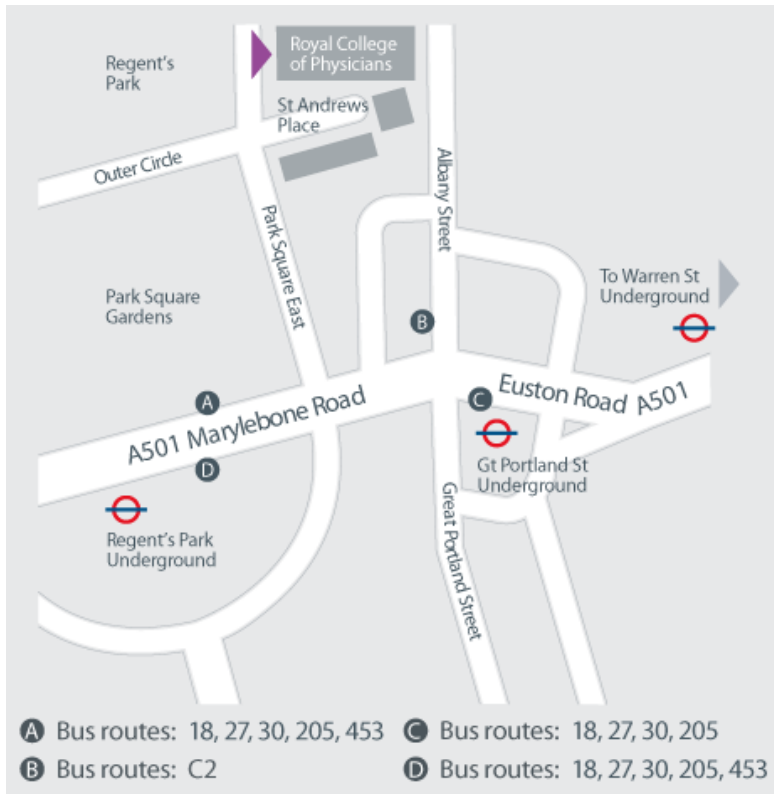

## Venue

Royal College of Physicians, 11 St Andrew's Place, Regents Park, London NW1 4LE

[Visit Google maps here.](#)

### Arrive by underground

- Regent's Park Station on the Bakerloo line (3 minutes' walk)
- Great Portland Street Station on the Circle, Metropolitan and City lines (5 minutes' walk)
- Warren Street Station on the Victoria and Northern lines (10 minutes' walk)
- [Visit Transport for London's journey planner here](#)

### Arrive by road

- From the north: A4201 Albany Street from A41 North, the M1, A1, M40 and M25
- From the east: A501 Euston Road from A13 East, the M25, the M20 and the M2
- From the west: A501 Marylebone Road from A40 Westway, the M4 Heathrow and the M25
- From the south: A4201 Portland Place from Westminster and the A23, M25 and M23 Gatwick

### Car and cycle parking

- The RCP has free car parking for disabled visitors (situated outside the congestion charge zone)
- Public car parks are located on A4201 Portland Place, Devonshire Street, Munster Square and Cardington Street
- The RCP has cycle stands. Please enquire at reception