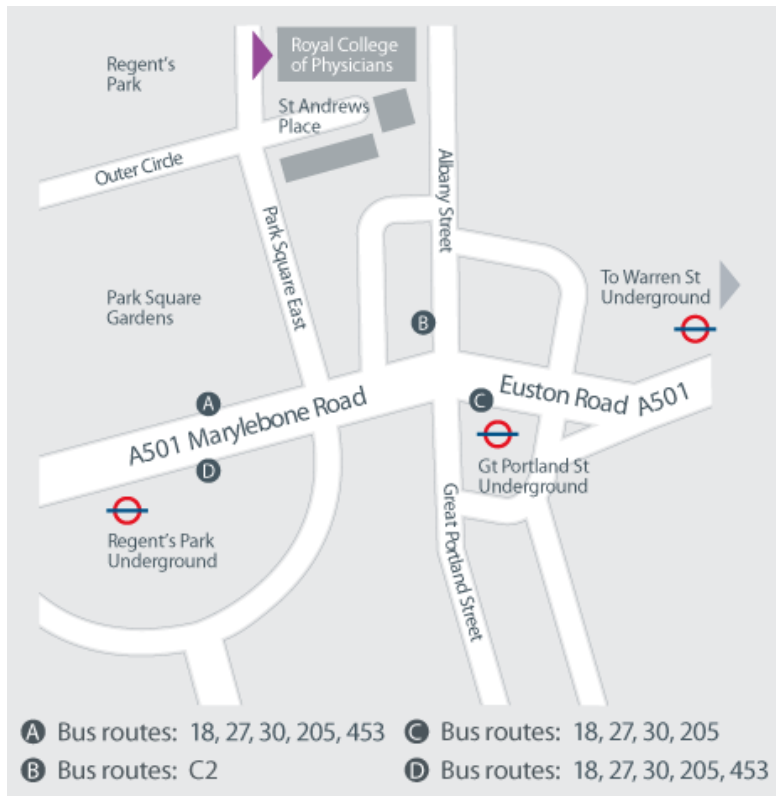

✉ rosemary@margaretpyke.org

Venue

Royal College of Physicians, 11 St Andrew's Place, Regents Park, London NW1 4LE

[Visit Google maps here.](#)

Arrive by underground

- Regent's Park Station on the Bakerloo line (3 minutes' walk)
- Great Portland Street Station on the Circle, Metropolitan and City lines (5 minutes' walk)
- Warren Street Station on the Victoria and Northern lines (10 minutes' walk)
- [Visit Transport for London's journey planner here](#)

Arrive by train

- Euston Station (15 minutes' walk)
- King's Cross Station (5 minutes by taxi)
- St Pancras Station – Eurostar terminal (5 minutes by taxi)
- Marylebone Station (5 minutes by taxi)
- [Visit National Rail Enquiries here](#)

Arrive by road

- From the north: A4201 Albany Street from A41 North, the M1, A1, M40 and M25
- From the east: A501 Euston Road from A13 East, the M25, the M20 and the M2
- From the west: A501 Marylebone Road from A40 Westway, the M4 Heathrow and the M25
- From the south: A4201 Portland Place from Westminster and the A23, M25 and M23 Gatwick

Car and cycle parking

- The RCP has free car parking for disabled visitors (situated outside the congestion charge zone)
- Public car parks are located on A4201 Portland Place, Devonshire Street, Munster Square and Cardington Street
- The RCP has cycle stands. Please enquire at reception