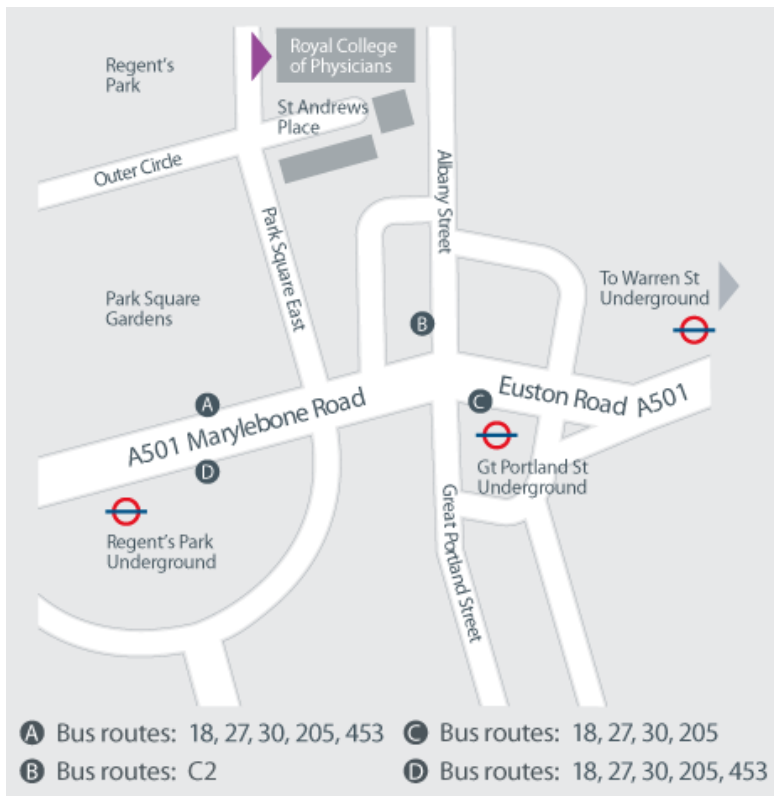

<https://www.rcpevents.co.uk/contact-us>

[Visit Google maps here.](#)

Arrive by underground

- Regent's Park Station on the Bakerloo line (3 minutes' walk)
- Great Portland Street Station on the Circle, Metropolitan and City lines (5 minutes' walk)
- Warren Street Station on the Victoria and Northern lines (10 minutes' walk)
- [Visit Transport for London's journey planner here](#)

Arrive by train

- Euston Station (15 minutes' walk)
- King's Cross Station (5 minutes by taxi)
- St Pancras Station – Eurostar terminal (5 minutes by taxi)
- Marylebone Station (5 minutes by taxi)
- [Visit National Rail Enquiries here](#)

Arrive by road

- From the north: A4201 Albany Street from A41 North, the M1, A1, M40 and M25
- From the east: A501 Euston Road from A13 East, the M25, the M20 and the M2
- From the west: A501 Marylebone Road from A40 Westway, the M4 Heathrow and the M25
- From the south: A4201 Portland Place from Westminster and the A23, M25 and M23 Gatwick

Car and cycle parking

- The RCP has free car parking for disabled visitors (situated outside the congestion charge zone)
- Public car parks are located in Portland Place, Devonshire Street, Munster Square and Cardington Street
- The RCP has cycle stands. Please enquire at reception